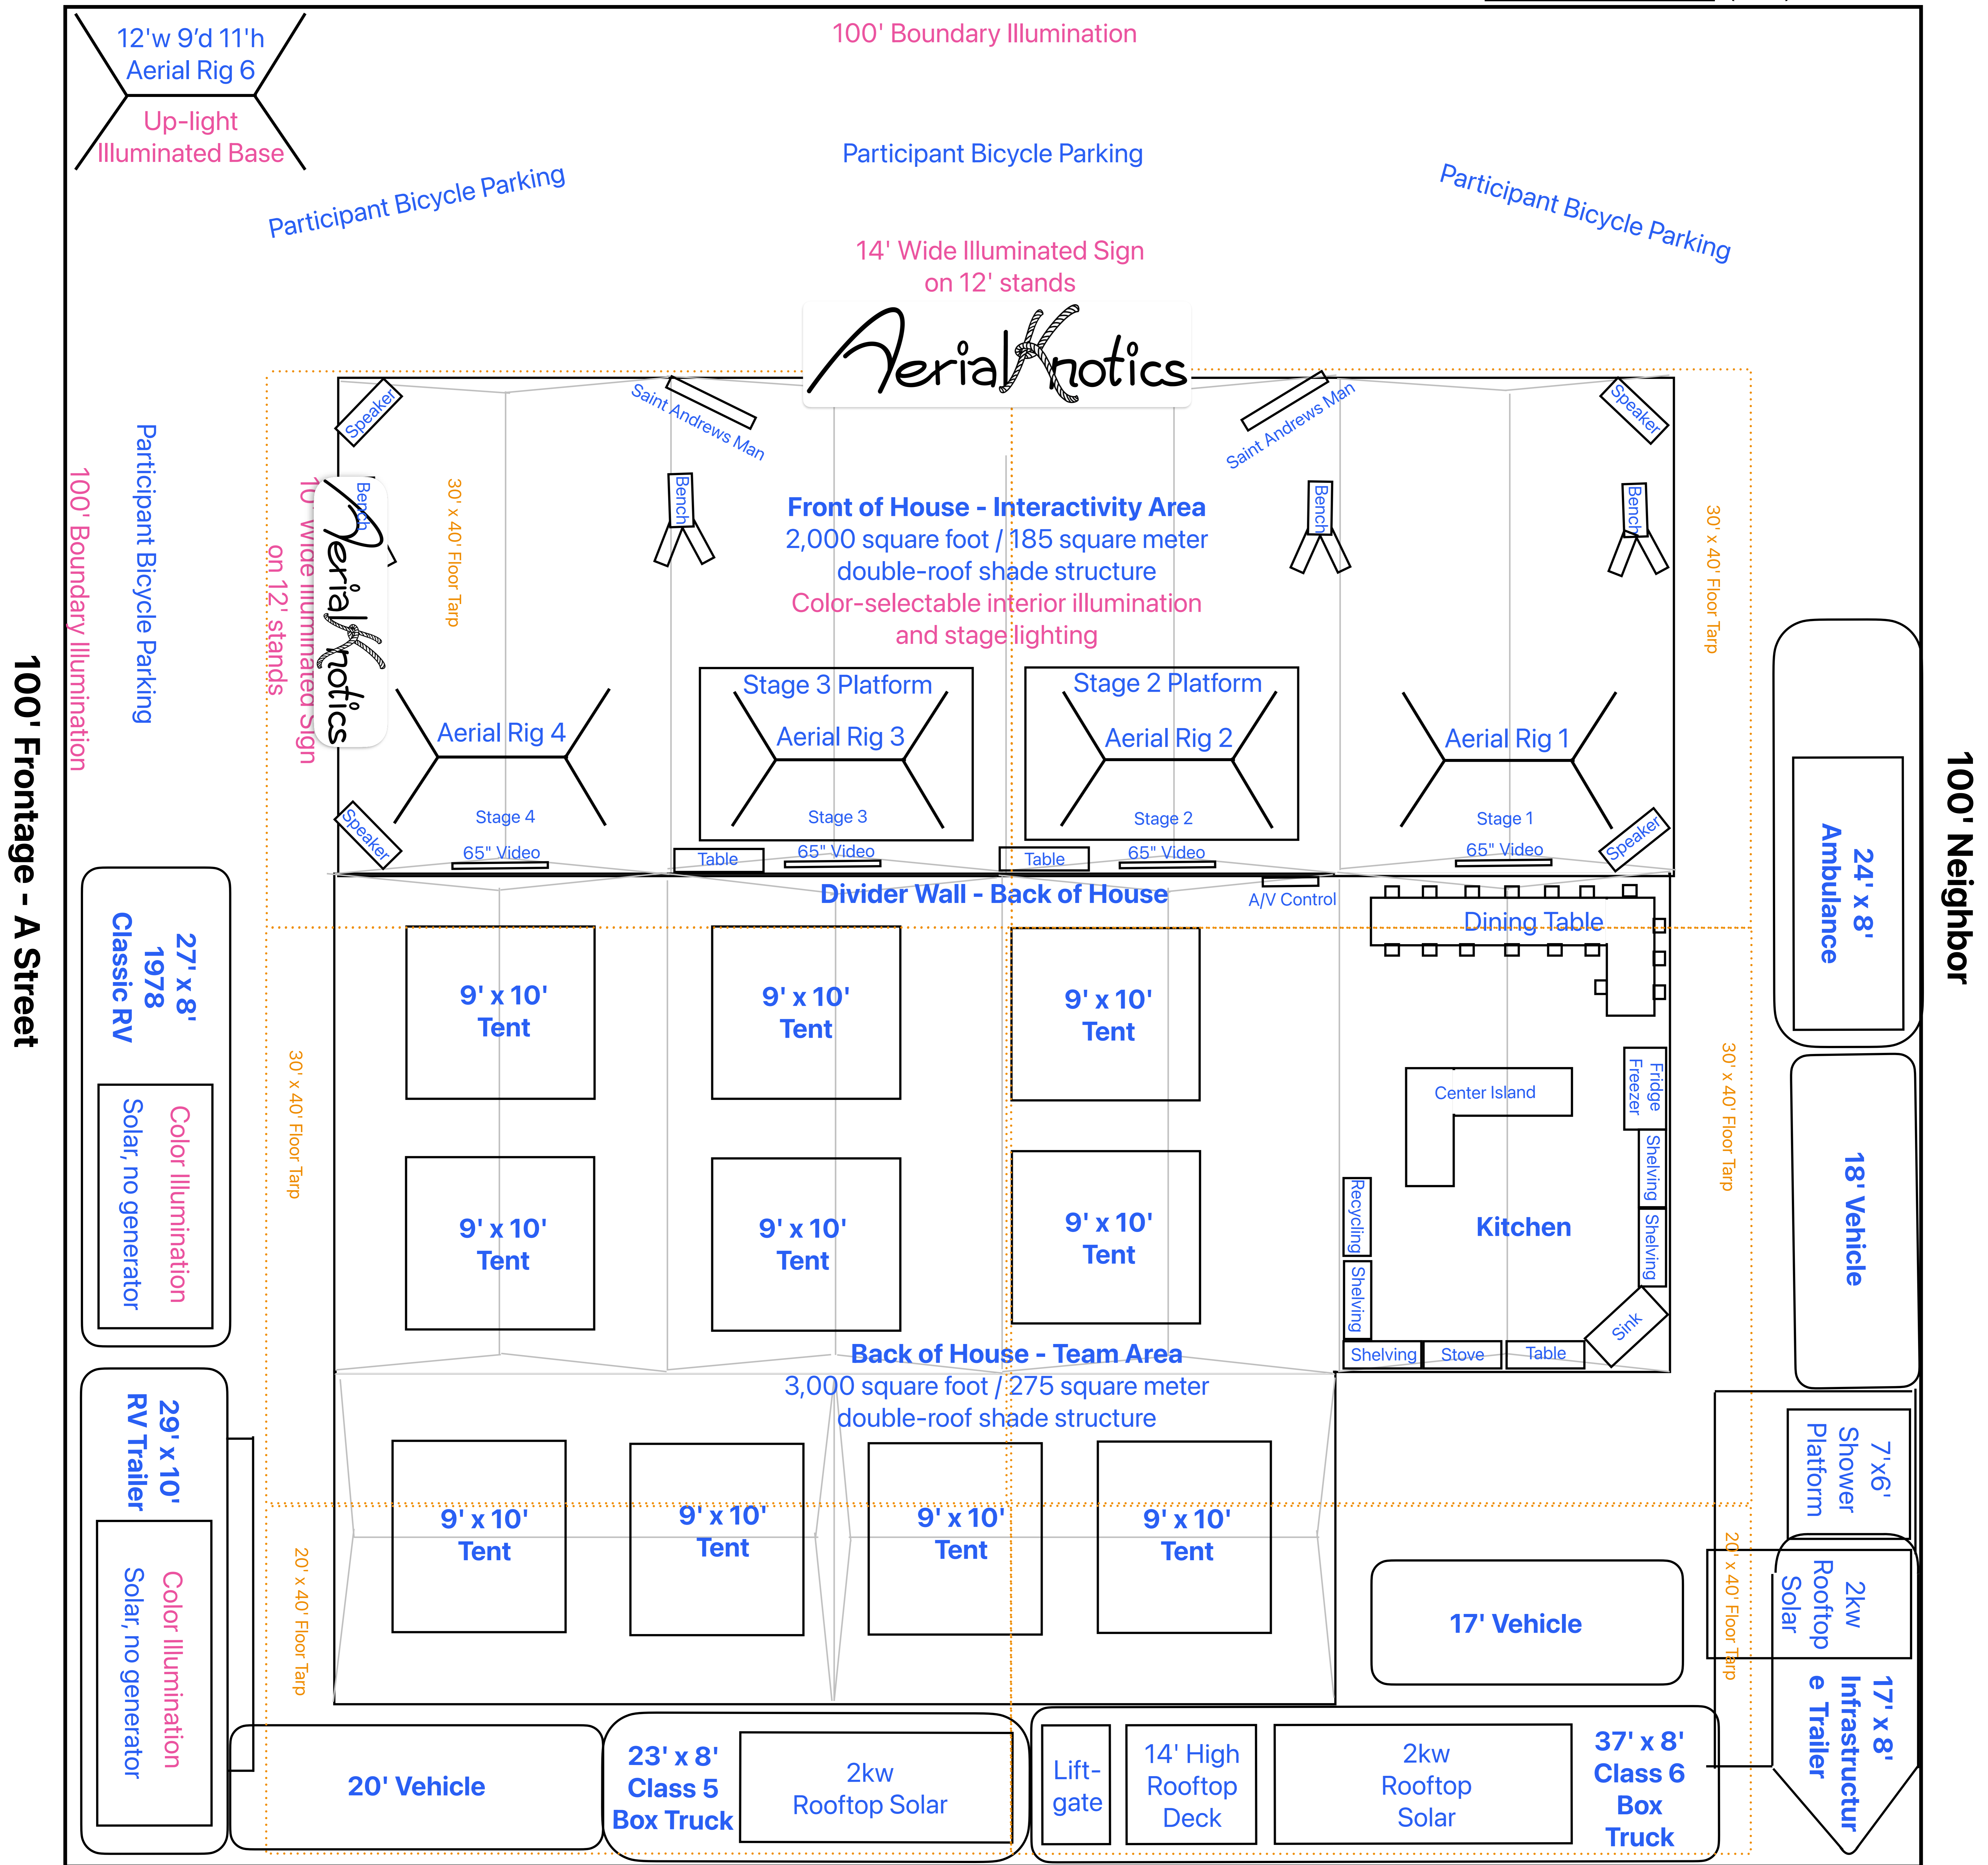

100' Frontage - 4th Avenue

100' Neighbor

- We don't allow operation of any fossil-fueled power generator on playa. Our electricity is 100% solar.
- AerialKnotics doesn't require any outside services. We haul-in all fresh water and we haul-out all wastewater.